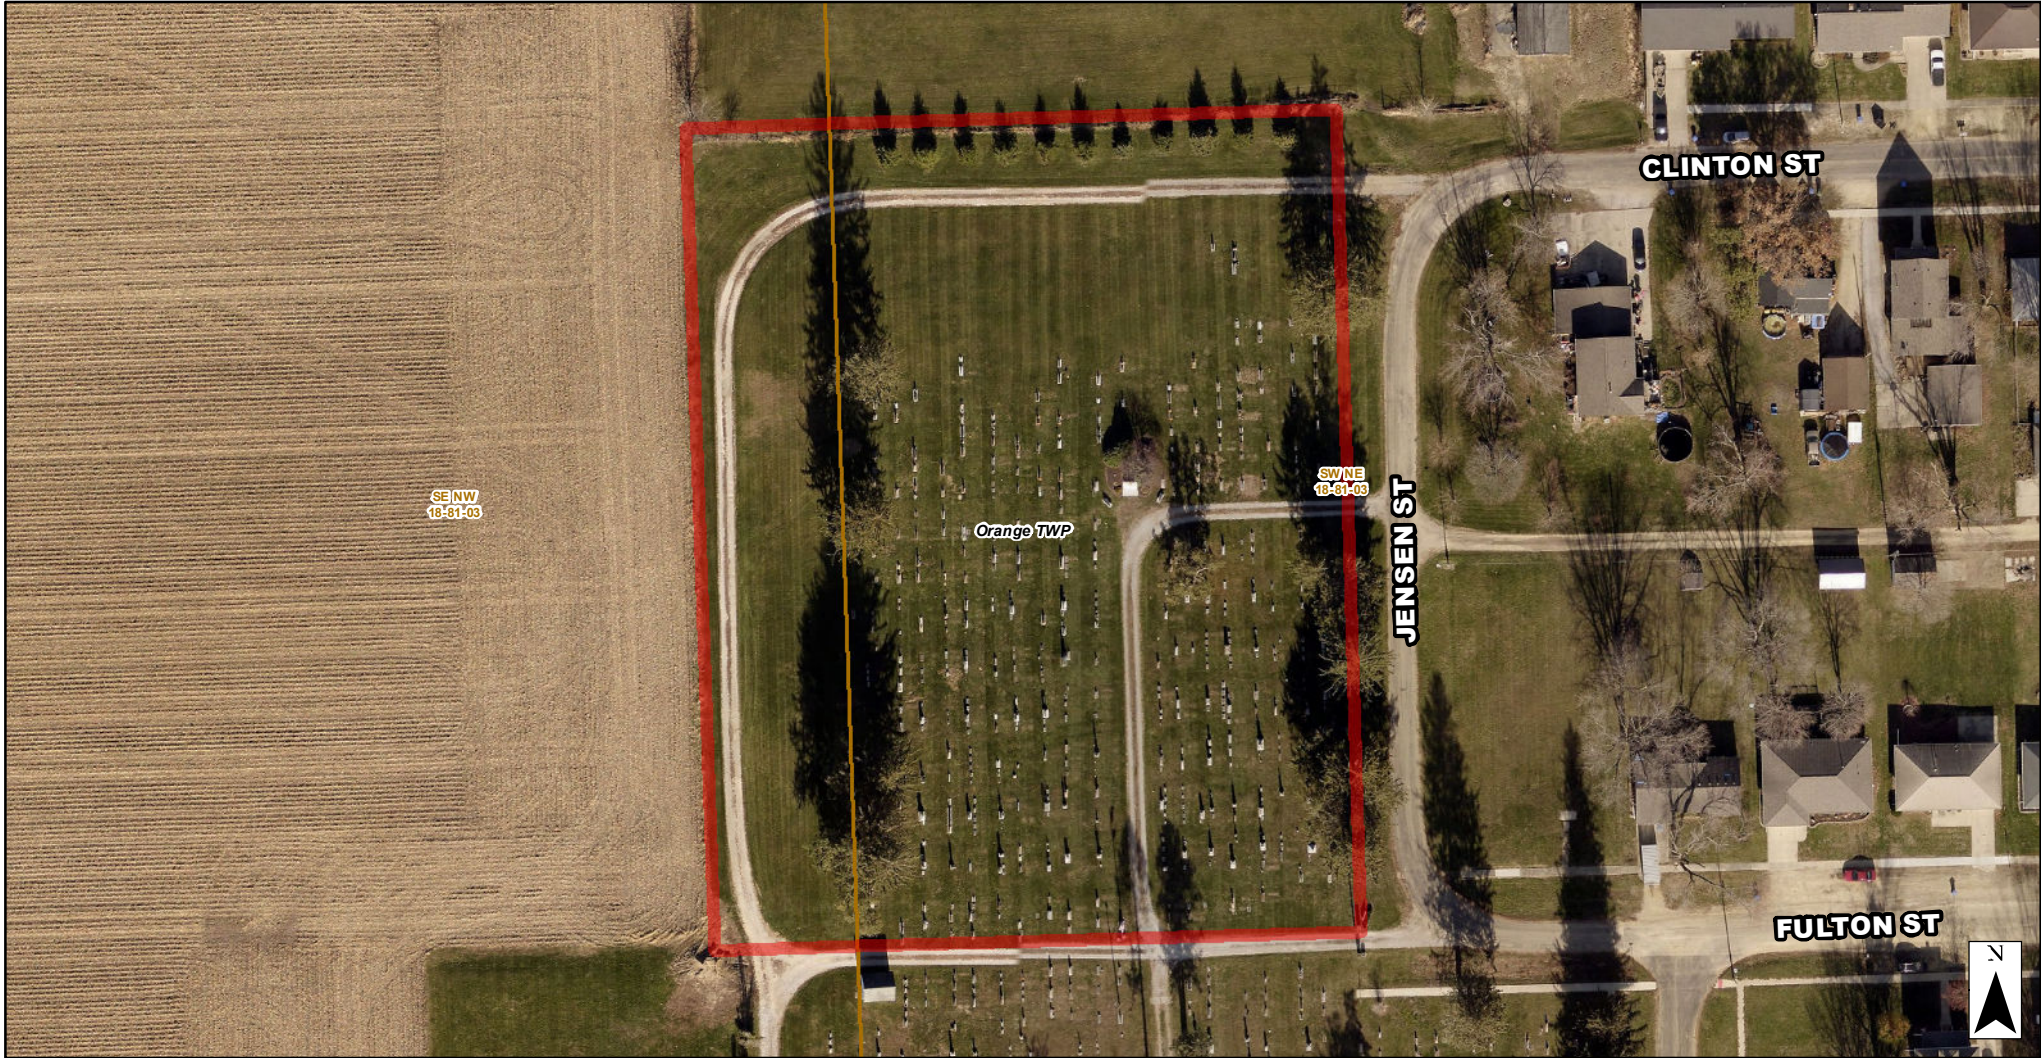

# CALVARY, CITY OF GRAND MOUND CEMETERY

Cemetery Boundary / General Location
  Quarter-Quarter Section (PLSS)
  Political Township

Prepared by:  
 Clinton County Auditor's Office  
 GIS Division  
 1900 N 3rd Street  
 Clinton, IA 52733-2957  
 (563) 244-0568

## Cemetery Information

Address: FULTON ST GRAND MOUND, IA 52751  
 Type/Supported By: PRIVATELY SUPPORTED  
 Longitude: -90.6550934  
 Latitude: 41.8236623

### DISCLAIMER:

It is strongly recommended that permission to access cemetery grounds on private property is sought from the property owner/caretaker.