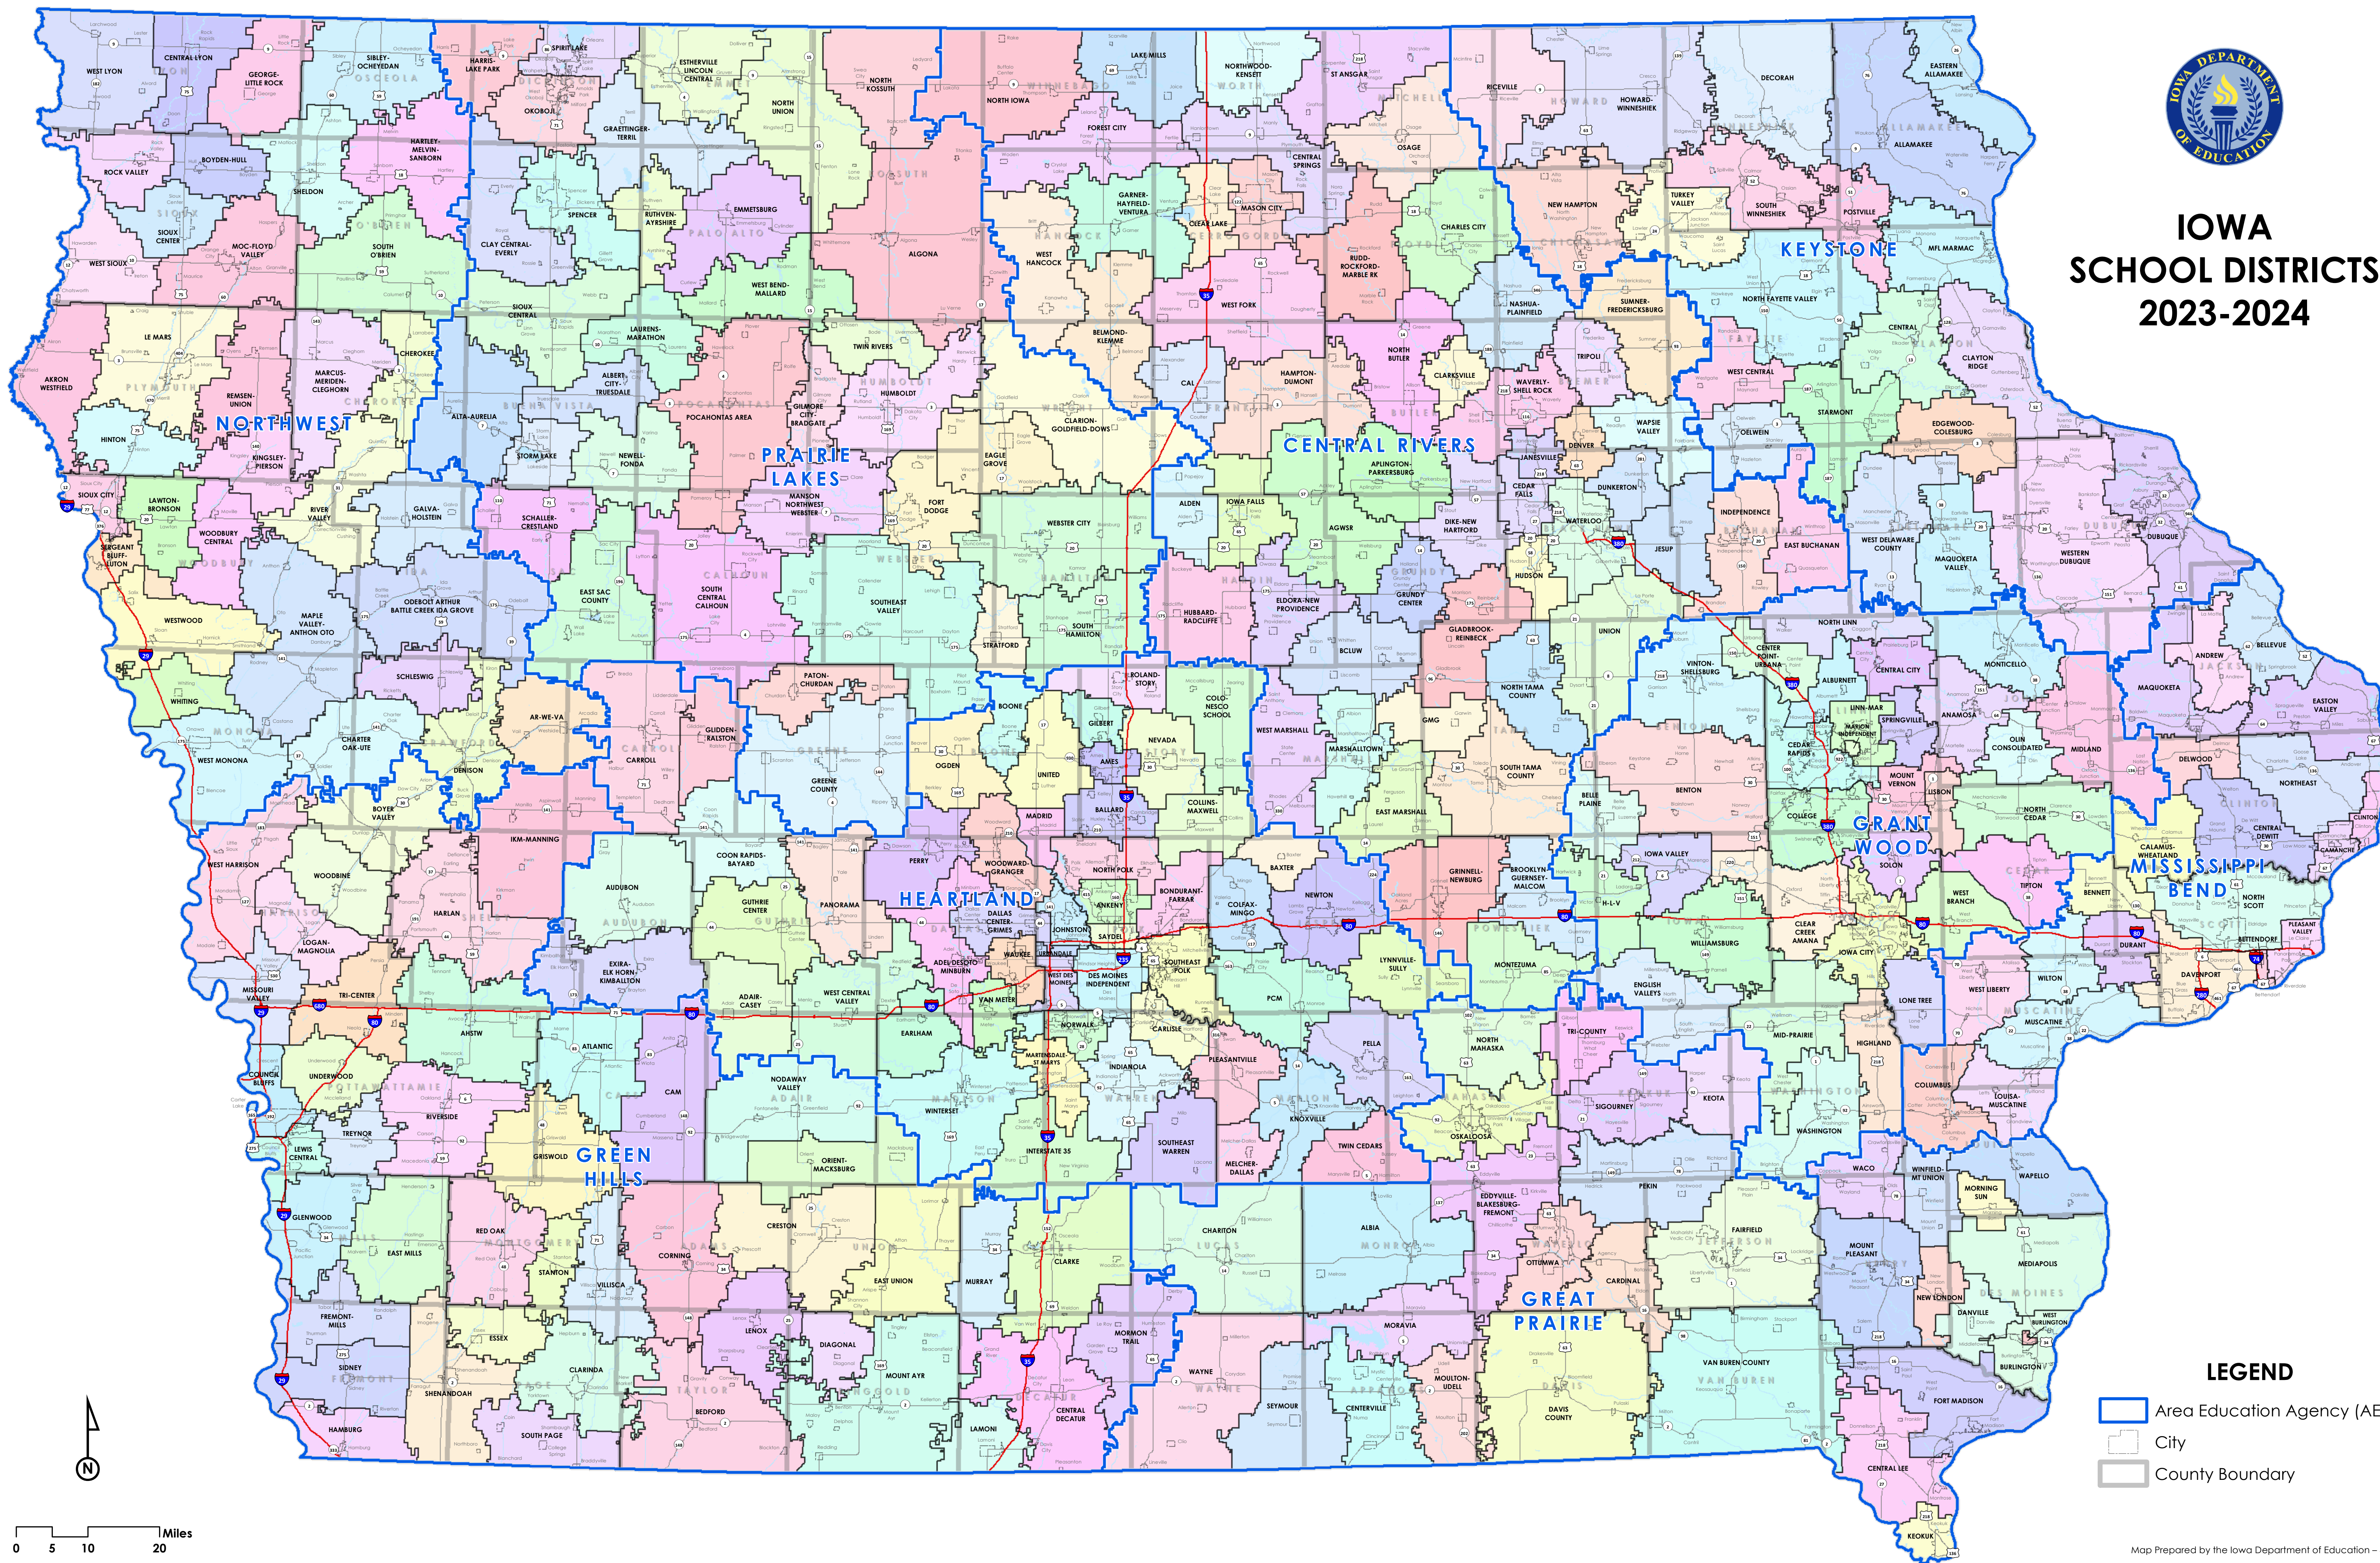

IOWA SCHOOL DISTRICTS 2023-2024

LEGEND

- Area Education Agency (AEA)
- City
- County Boundary

0 5 10 20 Miles