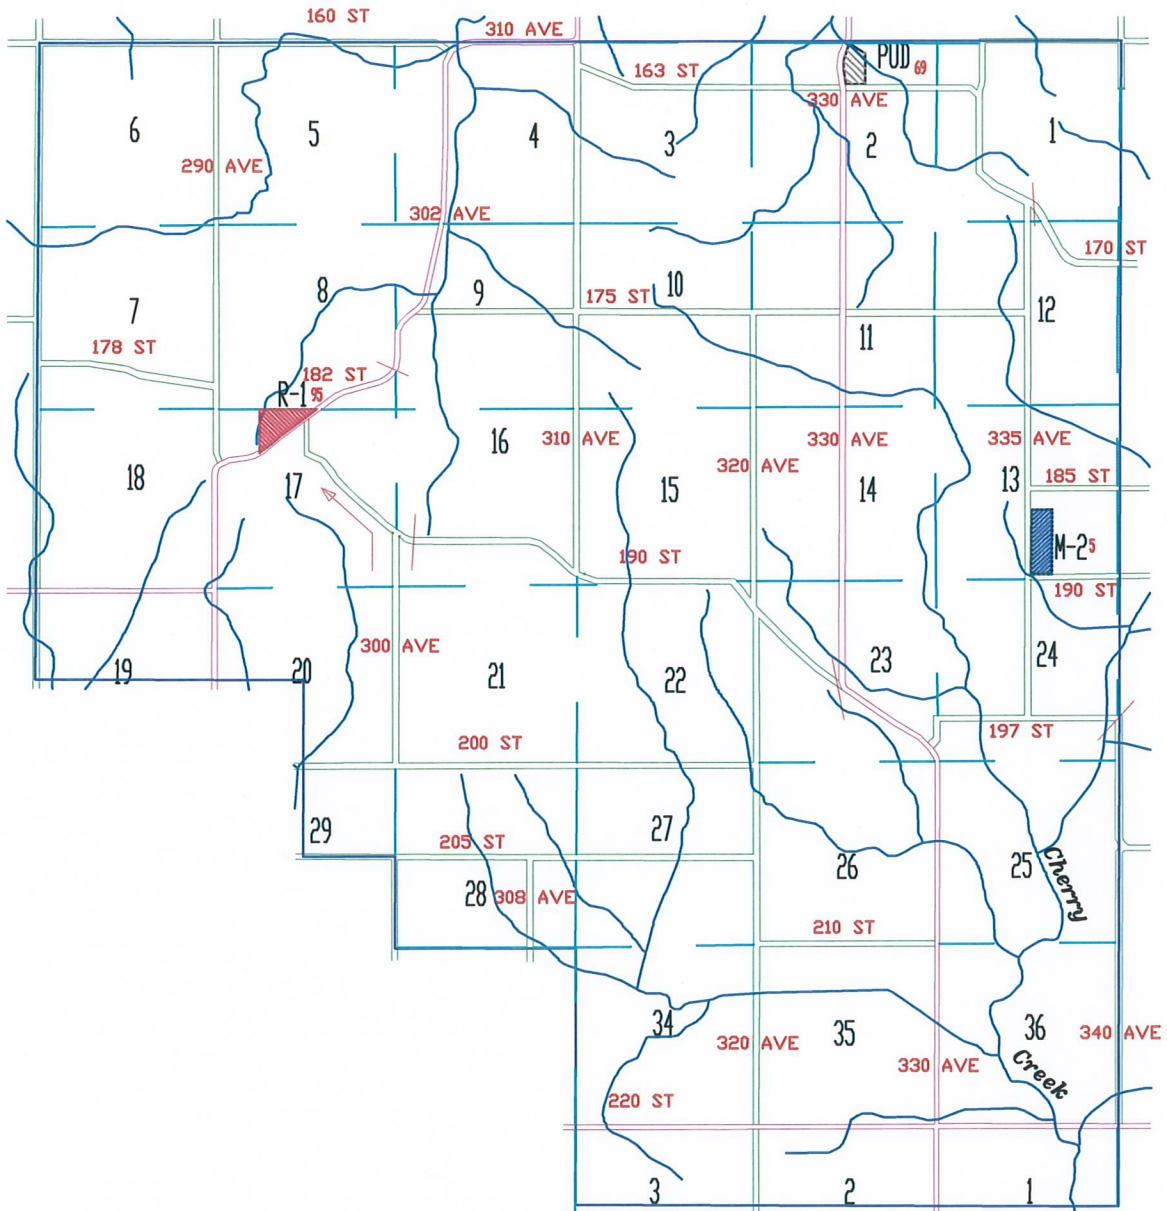

Washington Township

AS PROVIDED BY THE CLINTON COUNTY ZONING ORDINANCE, THIS IS TO CERTIFY THAT THIS PAGE 17 OF 19 IS PART OF THE OFFICIAL ZONING MAP, WHICH AS A WHOLE, IS THE OFFICIAL ZONING MAP AND SUPERSEDES AND REPLACES ALL PREVIOUS OFFICIAL ZONING MAPS OF CLINTON COUNTY, IOWA. DATED THIS ___ DAY OF ___, 2002.

 CHAIR, CLINTON COUNTY BOARD OF SUPERVISORS

ATTEST:
 CHARLES A. SHERIDAN
 COUNTY AUDITOR
 COUNTY OF CLINTON
 STATE OF IOWA

MAP CHANGE # SIGNATURE DATE ORDINANCE #

MAP CHANGE #	SIGNATURE	DATE	ORDINANCE #

Zoning District Legend

- A-1
- AR-1
- R-1
- R-2
- C-1
- C-2
- M-1
- M-2
- PUD