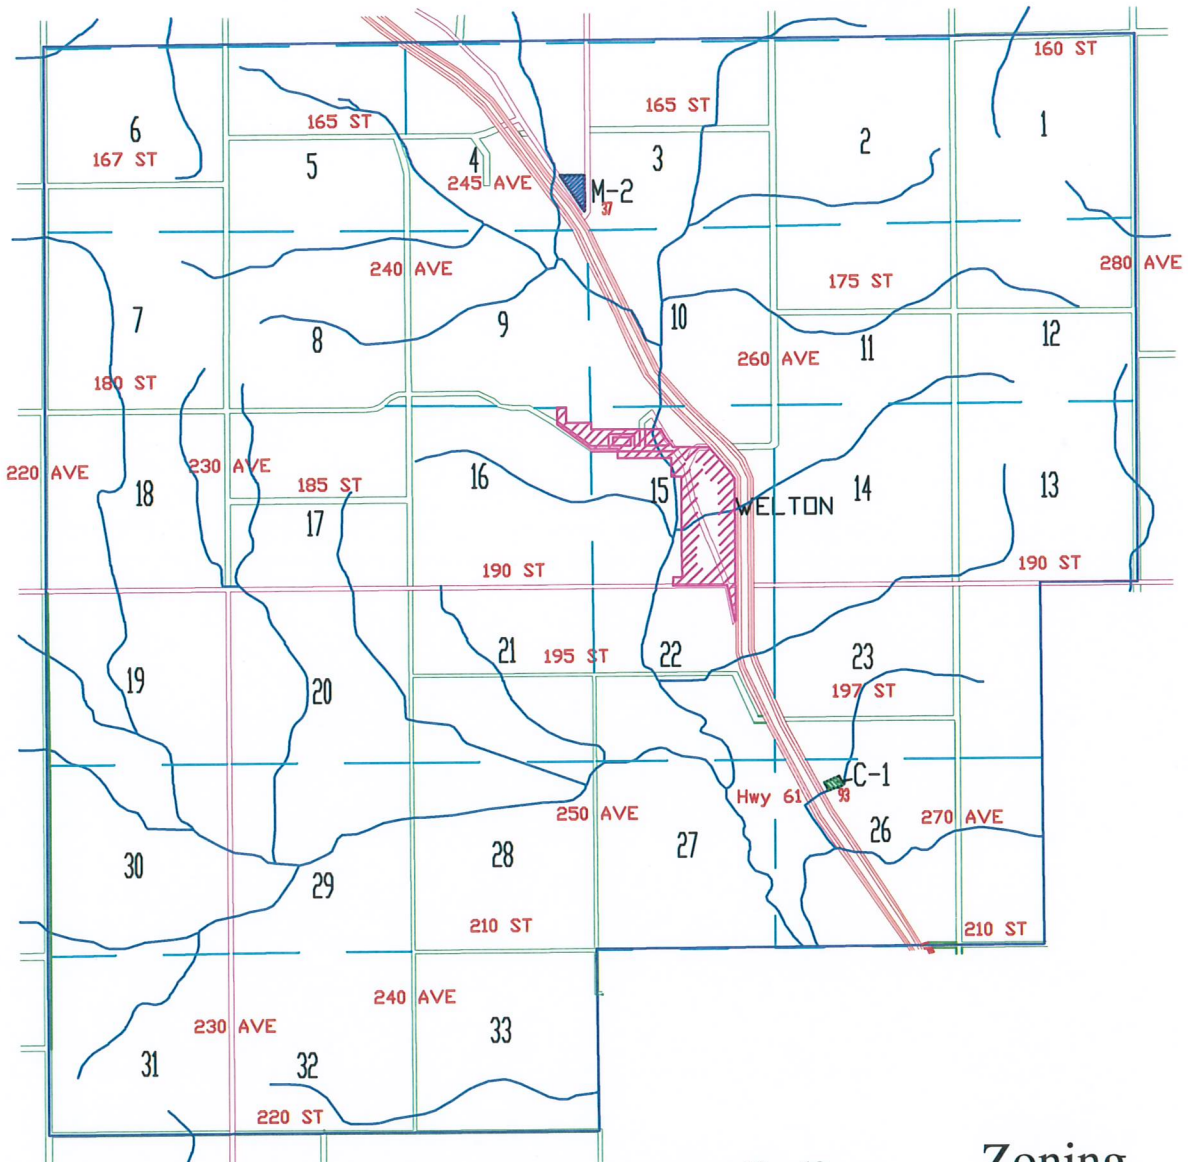

Welton Township

AS PROVIDED BY THE CLINTON COUNTY ZONING ORDINANCE, THIS IS TO CERTIFY THAT THIS PAGE 19 OF 19 IS PART OF THE OFFICIAL ZONING MAP, WHICH AS A WHOLE, IS THE OFFICIAL ZONING MAP AND SUPERSEDES AND REPLACES ALL PREVIOUS OFFICIAL ZONING MAPS OF CLINTON COUNTY, IOWA. DATED THIS ____ DAY OF _____, 2002.

CHAIR, CLINTON COUNTY BOARD OF SUPERVISORS

ATTEST:

CHARLES A. SHERIDAN
COUNTY AUDITOR
COUNTY OF CLINTON
STATE OF IOWA

MAP CHANGE #

SIGNATURE

DATE

ORDINANCE #

MAP CHANGE #	SIGNATURE	DATE	ORDINANCE #

Zoning District Legend